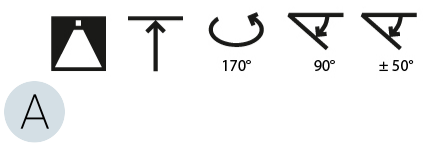

GENERAL

Series: Sign Diva Dancer
Subseries: Sign Diva Dancer
Partner: Prolicht
Division: Architectural
Installation: Suspension
Product Type: Pendant
Mounting Location: Ceiling
Light Distribution: Adjustable

PHYSICAL

Shape: Round
Diameter (mm): 1100
Diameter (in): 43 ³/₁₆"
Height (mm): 870
Height (in): 34 ¹/₄"
Weight (kg): 15.8
Weight (lbs): 34.76
Diffuser: PMMA - Opal / Micro-Prism / Sparkling Secret / Vintage Industrial
Fixture Finish: SSR / BKV / CWI / CRY / HAB / UFT / ITA / RUA / FTG / MYG / LOD / PUS / FRO / FUP / KIA / POP / BLS / SPG / MEY / GOH / CHC / COM / ABZ / JAG / OBR / MOS / ROR
Fixture Material: PMMA / Extruded Aluminum / Steel

ELECTRICAL

Lamp Type: LED (Zhaga Standard)
Input Wattage (W): 169.4
Total Output Wattage (W): 135
Dimming: Tri-Mode (Non-Dimming and Phase Dimming (120Vac only) and 0-10V Dimming)
Driver Included: Yes
Driver Location: Integrated
Driver Type: Constant Current - Universal
Driver Class: Class 2
Input Voltage (V): 120 - 277
Constant Current (MA): 600

LED

Color Temperature (°K): 3000 / 3500 / 4000
Max. Delivered Lumen (lm): 19520 / 19933 / 20340
CRI: >90 CRI
Lamp Life (hrs): 50000

OPTICAL

Adjustability: Rotational Canopy 170°; Tilting Canopy ±50°; Tilting Head ±90°

RATINGS AND CERTIFICATIONS

Certified By: Certified for North American Standards
IP rating: IP20